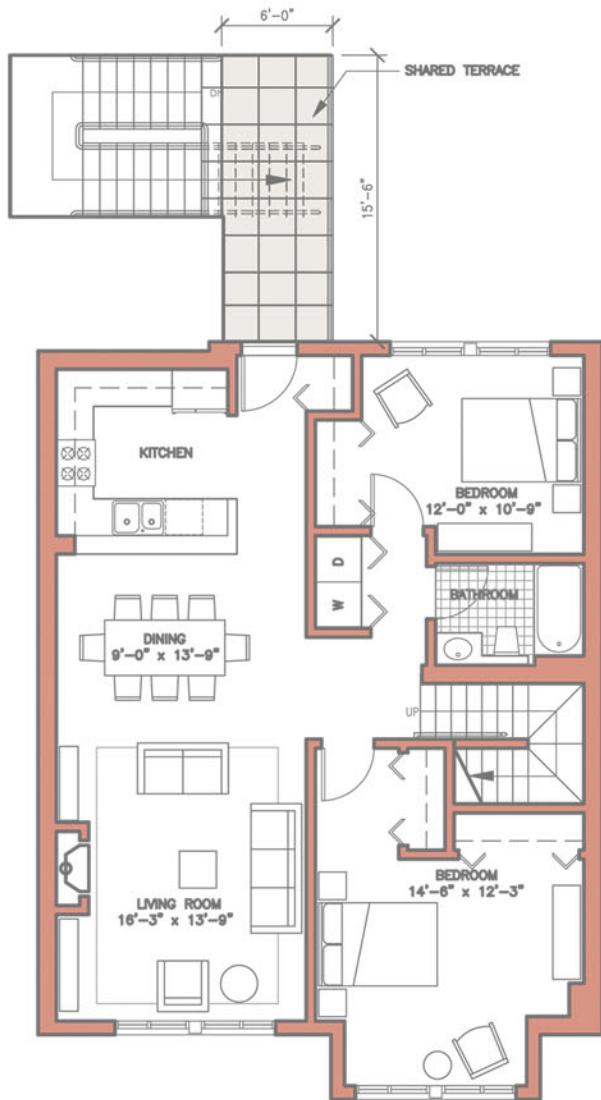

# UNIT D4 and D9

Square Footage: 2,369

2 Bedroom, 1 Bath

 Grey denotes limited common elements.

All dimensions and details are approximate and subject to construction or other variations.  
 All information shown on this page is subject to the terms and conditions of the public offering statement and declaration of condominium.

LOWER LEVEL  
 S.F. = 1,137

UPPER LEVEL  
 S.F. = 1,232 (unfinished)