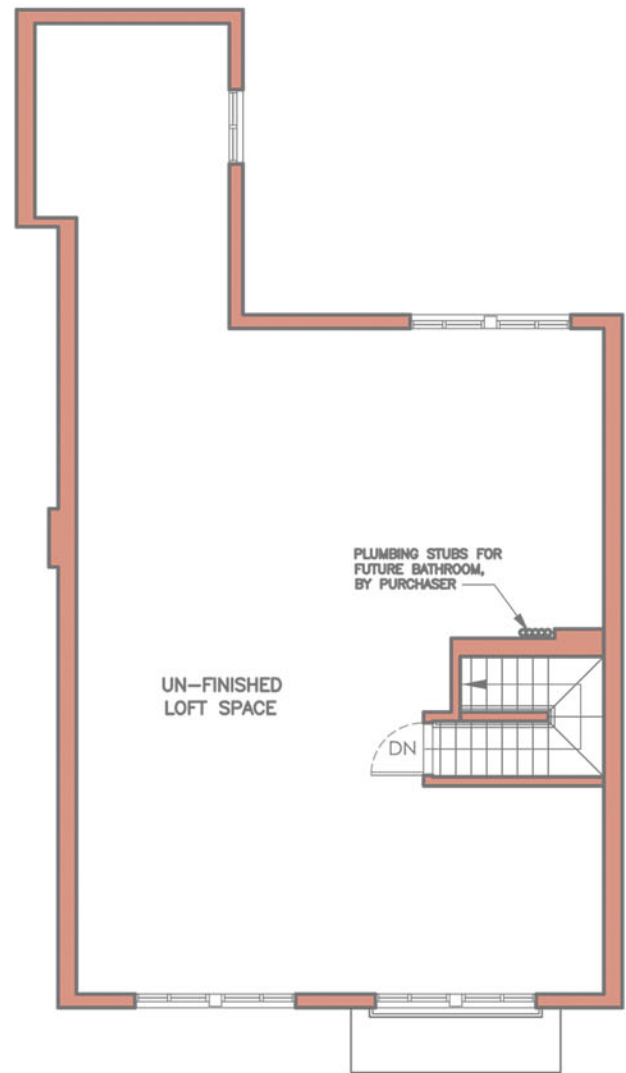

# UNIT D4 and D9

Square Footage: 2,369

2 Bedroom, 1 Bath

 Grey denotes limited common elements.

All dimensions and details are approximate and subject to construction or other variations.  
 All information shown on this page is subject to the terms and conditions of the public offering statement and declaration of condominium.

LOWER LEVEL  
 S.F. = 1,137

UPPER LEVEL  
 S.F. = 1,232 (unfinished)