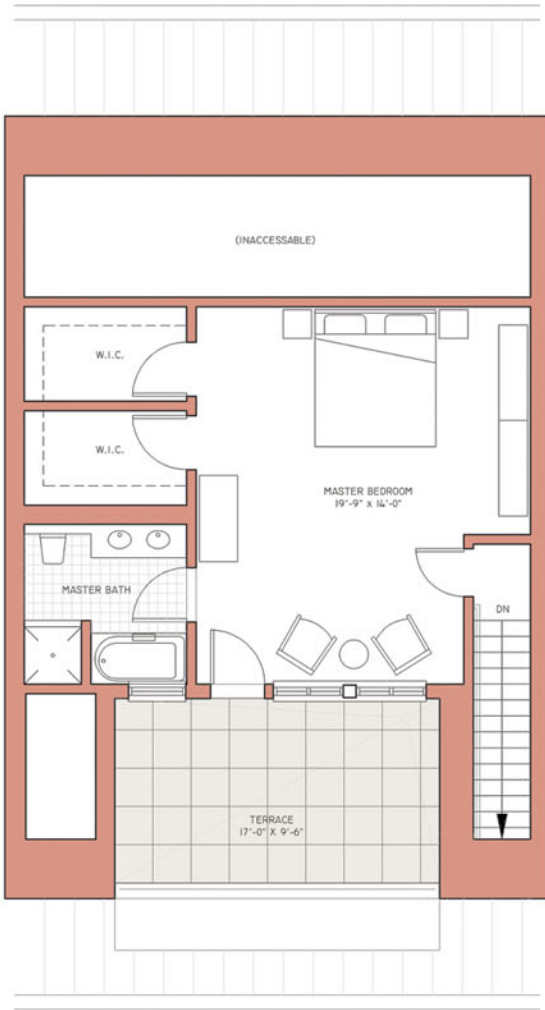

UNIT D2

Square Footage: 1,743

3 Bedroom, 2 Bath, Bi-Level with Terrace

 Grey denotes limited common elements.

All dimensions and details are approximate and subject to construction or other variations.
 All information shown on this page is subject to the terms and conditions of the public offering statement and declaration of condominium.

DUPLEX UPPER LEVEL

DUPLEX LOWER LEVEL