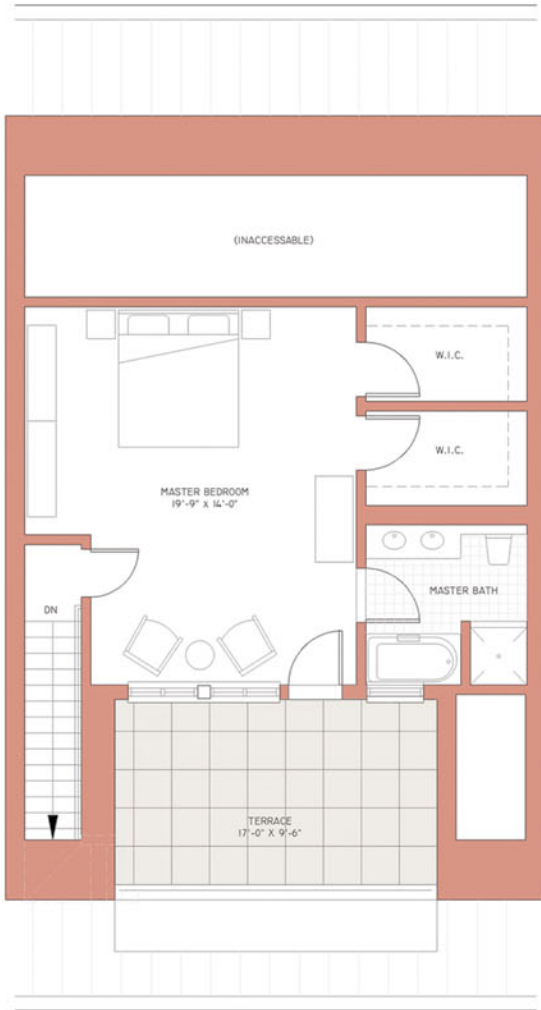

UNIT D19

Square Footage: 1,743

3 Bedroom, 2 Bath, Bi-Level with Terrace

 Grey denotes limited common elements.

All dimensions and details are approximate and subject to construction or other variations.
 All information shown on this page is subject to the terms and conditions of the public offering statement and declaration of condominium.

DUPLEX UPPER LEVEL

DUPLEX LOWER LEVEL