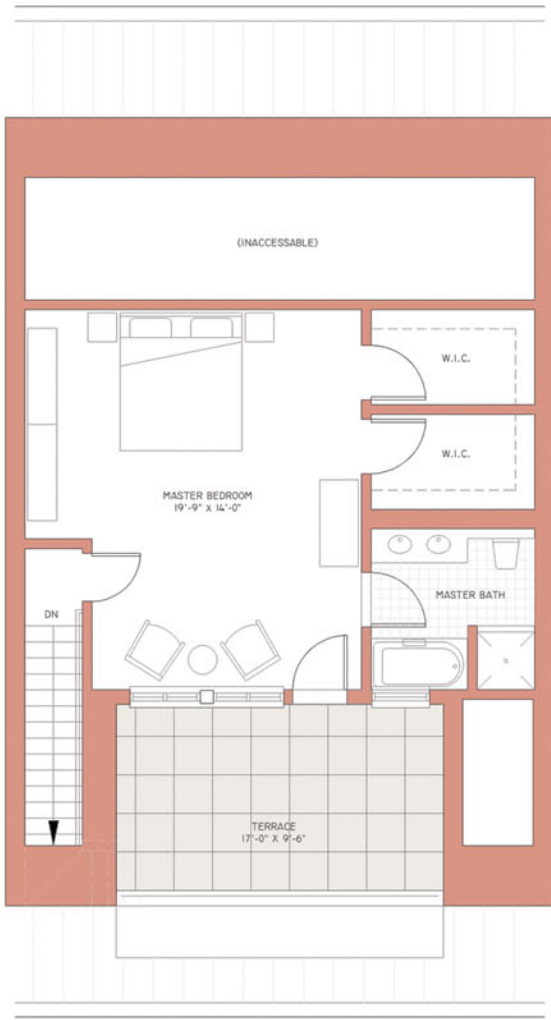

UNIT D17

Square Footage: 1,758

3 Bedroom, 2 Bath, Bi-Level with Terrace

 Grey denotes limited common elements.

All dimensions and details are approximate and subject to construction or other variations.
 All information shown on this page is subject to the terms and conditions of the public offering statement and declaration of condominium.

DUPLEX UPPER LEVEL

DUPLEX LOWER LEVEL