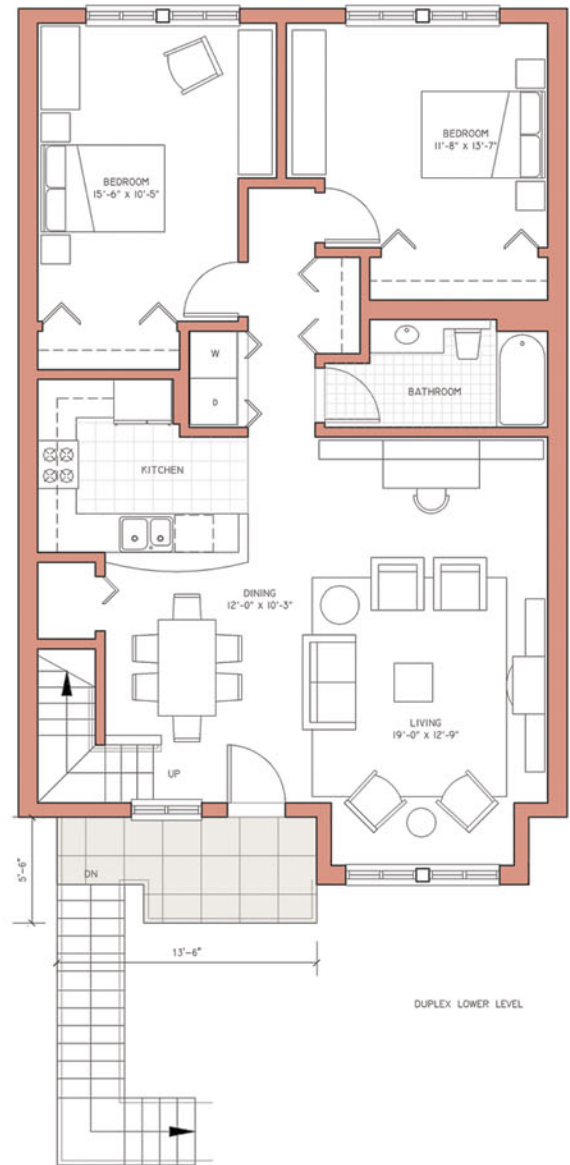

UNIT D17

Square Footage: 1,758

3 Bedroom, 2 Bath, Bi-Level with Terrace

 Grey denotes limited common elements.

All dimensions and details are approximate and subject to construction or other variations.
 All information shown on this page is subject to the terms and conditions of the public offering statement and declaration of condominium.

DUPLEX UPPER LEVEL

DUPLEX LOWER LEVEL